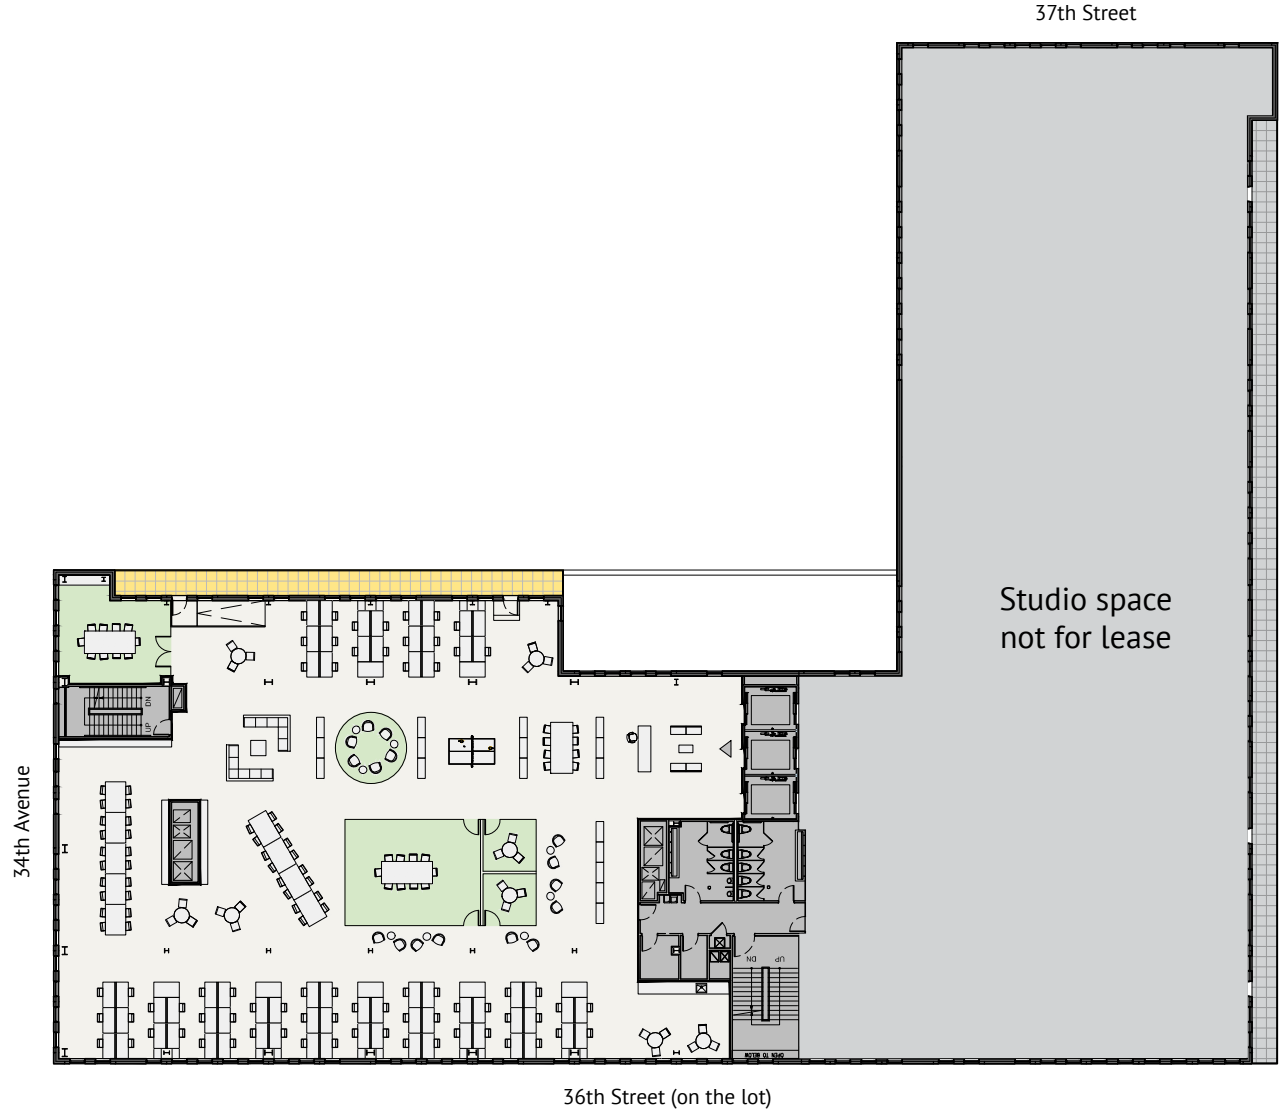

FLOOR 5

TEST FIT

SUITE 5A
14,932 RSF / Office
440 RSF / Terrace

Maximum Workstations: 106
Shown Workstations: 106

- Private Offices
- Conference & Huddle Room
- Outdoor Terrace

Greg Smith
212.445.1239
greg.smith@jrtherealty.com

Ellen Israel
212.445.1218
ellen.israel@jrtherealty.com

Lauren Calandriello
212.445.1227
lauren.calandriello@jrtherealty.com

LEASING AGENT